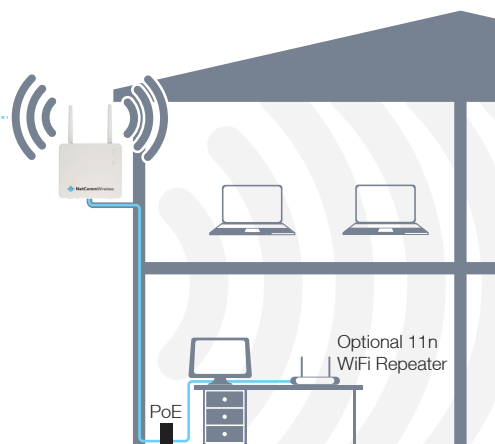

POWER SUPPLY

Power over Ethernet: 48 V DC

- DC In Port: 8 ~ 28 V optional with supply of external power supply

Standby Input Current

- 110 mA @ 12V DC

3G Active Input Current

- 300 mA @ 12V DC

Maximum Input current

- 560 mA @ 12V DC

DIMENSIONS & WEIGHT

- 255mm (L) x 240mm (W) x 80mm (D) 2345g (including mounting and antennas)

Outdoor WiFi Router

The NetComm Outdoor WiFi Router is designed to provide high-speed Internet connectivity to homes and businesses with otherwise little to no Internet access available inside the premise. It connects to the 3G network and is mounted either on the wall or a pole and positioned in an optimal position on the outside of a property.

The NTC-30WV features a powerful antenna system, a cellular modem, a Wireless LAN access point and a telephone adapter together in one unit for use in an outdoor location.

The embedded cellular modem delivers data downloads of up to 21Mbps (HSPA+), which are routed via Ethernet connection inside the premise. With the integrated 802.11n WiFi access point and MIMO antenna technology, the NTC-30WV can provide reliable WiFi coverage in the proximity of the premise for convenient outdoor Internet access.