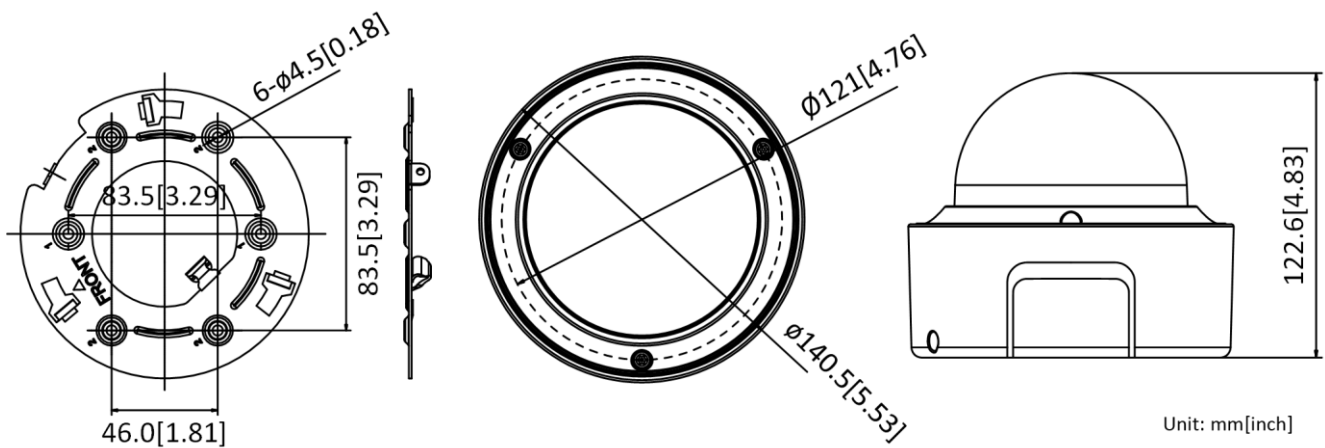

Weight	Camera: approx. 900 g (1.98 lb.) With Package: approx. 1250 g (2.76 lb.)
Approval	
EMC	47 CFR Part 15, Subpart B; EN 55032: 2015, EN 61000-3-2: 2014, EN 61000-3-3: 2013, EN 50130-4: 2011 +A1: 2014; AS/NZS CISPR 32: 2015; ICES-003: Issue 6, 2016; KN 32: 2015, KN 35: 2015
Safety	UL 60950-1, IEC 60950-1:2005 + Am 1:2009 + Am 2:2013, EN 60950-1:2005 + Am 1:2009 + Am 2:2013, IS 13252(Part 1):2010+A1:2013+A2:2015
Chemistry	2011/65/EU, 2012/19/EU, Regulation (EC) No 1907/2006
Protection	Ingress protection: IK10 (IEC 62262:2002)

* Listed resolutions are only selectable options. It does not mean that all streams can work at their maximum resolution at the same time.

Available Model

DS-2CD5185G0-IZS (2.8 to 12 mm)

Dimension

Accessory