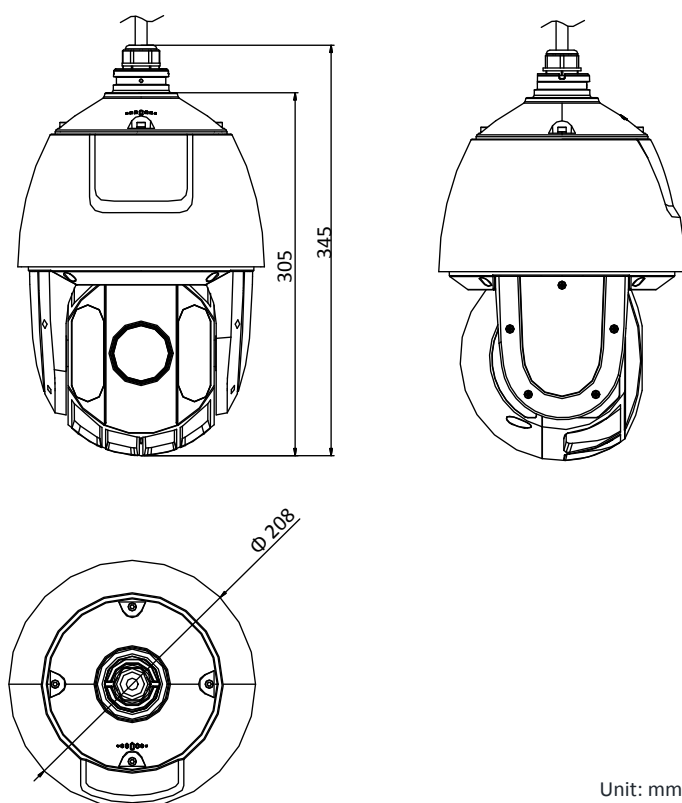

Dimensions

Unit: mm

Accessory

Optional:

DS-1604ZJ
Wall mount

DS-1602ZJ
Wall mount

DS-1604ZJ-box
Wall mount with junction box

DS-1604ZJ-BOX-CORNER
Wall Mount with
junction box