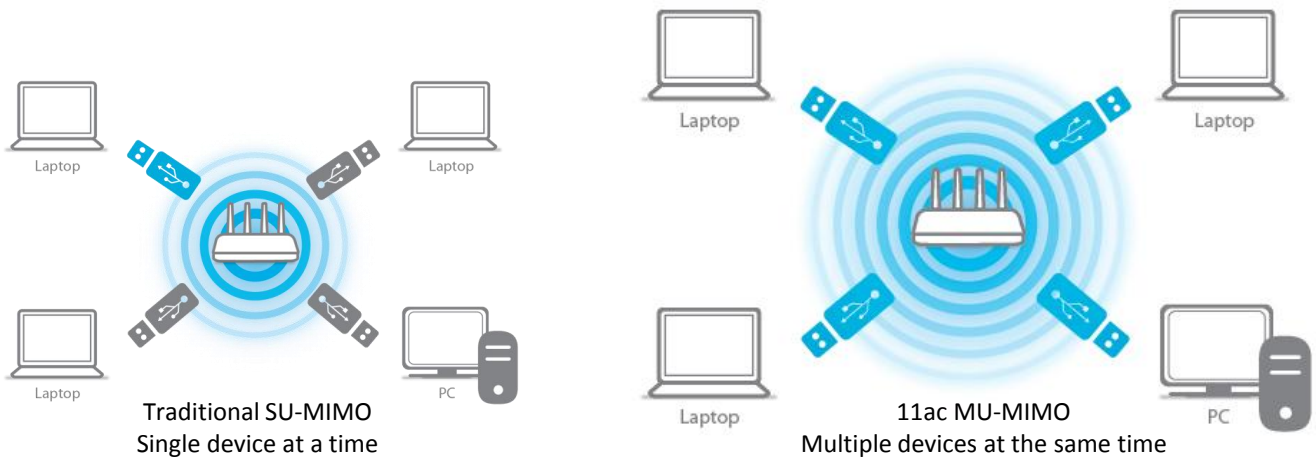

AC1200 Dual-Band MU-MIMO USB 3.0 Adapter

Introduction

The EW-7822UTC is a AC1200 USB 3.0 adapter that can pair with an 11ac MU-MIMO (Multiple User - Multiple Input Multiple Output) router. It upgrades your older laptop or PC to a MU-MIMO device and boosts connectivity with super-speed USB 3.0. The adapter also runs selectable dual-band Wi-Fi at speeds up to 300Mbps on 2.4GHz and 867Mbps on 5GHz.

Super-Speed with 802.11ac

The EW-7822UTC runs ultra-speed 802.11ac Wi-Fi that's almost three times faster than 802.11n. Upgrade your laptop or PC to sport 802.11ac Wi-Fi so you can enjoy online video streaming and multiple data transfers at the fastest speeds.

Meet the Latest USB 3.0

USB 3.0 is up to 10 times faster than USB 2.0 with data transfer rates up to 5Gbps. It's the latest standard in connectivity and enables devices to achieve the superfast speeds which 802.11ac can provide – for faster photos, music, videos, and data.

11ac MU-MIMO

The latest 11ac MU-MIMO (Multiple User - Multiple Input Multiple Output) technology runs four streams and serve multiple devices simultaneously, for the fastest speeds and uninterrupted Wi-Fi connectivity to all devices.