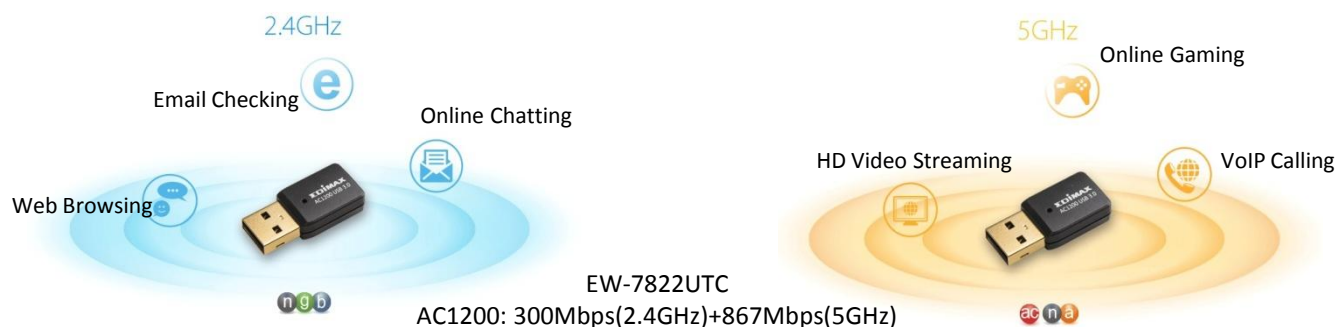

11ac MU-MIMO

The latest 11ac MU-MIMO (Multiple User - Multiple Input Multiple Output) technology runs four streams and serve multiple devices simultaneously, for the fastest speeds and uninterrupted Wi-Fi connectivity to all devices.

MU-MIMO for Non-Stop Streaming

Instantly upgrades your older laptop or PC to the latest 11ac MU-MIMO functionality. Everyone in the room can enjoy smooth surfing, streaming and gaming at the same time when the EW-7822UTC is successfully paired with a MU-MIMO router.

Edimax MU-MIMO Solution

EW-7822UTC
AC1200 MU-MIMO Adapter

RG21S
AC2600 MU-MIMO Router

Dual-Band Flexibility

Experience better performance and greater flexibility with EW-7822UTC for your laptop with dual-band connectivity. Either the 2.4GHz or 5GHz frequency band can be selected with top speeds at 300Mbps and 867Mbps respectively. Surf the internet and check emails on the longer-range 2.4GHz band, or use the high-speed 5GHz band for online gaming and YouTube or Netflix HD streaming.

Beamforming Wi-Fi

Beamforming generates directional-targeted Wi-Fi signals, instead of standard Wi-Fi which radiates outwards. Paired with any beamforming router, the EW-7822UTC's beamforming support enables your Wi-Fi signal to be targeted at your adapter for a stronger, more reliable and efficient Wi-Fi connection. This means better audio quality and HD video streaming as you explore your digital wonderland.