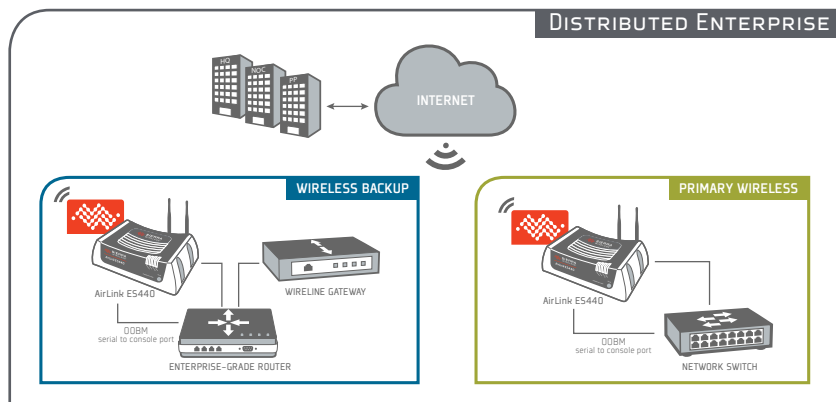

Sierra Wireless AirLink® ES440

Enterprise 4G LTE gateway and terminal server

The AirLink® ES440 enterprise gateway delivers mission-critical 4G LTE connectivity when primary landline connections are unavailable. Deployed with an enterprise router, the ES440 supports a best-in-class business continuity strategy by enabling out-of-band management (OOBM) capability to network operations while leveraging the router's instant failover and firewall features.

In addition, the ES440 can be configured to send its management data via the DSL/cable gateway using reliable static route protocol to reduce wireless network costs. Benefits to this enterprise-class business continuity solution include:

- Improved Internet uptime to keep your branches, kiosks, and retail operations online
- Seamless failover for continuous uptime of mission critical applications
- Reduced field visits for network equipment resets and updates
- High speed LTE network, faster than DSL

OUT-OF-BAND MANAGEMENT (OOBM)

Using the AirLink ES440's serial port to connect to the console port of the router, IT administrators can troubleshoot and repair network equipment over wireless wide area networks (WWAN). This terminal server capability allows operation centers to remotely reboot, configure, and update a router via the ES440 using Reverse Telnet and SSH protocols. As a result, remote personnel no longer need to manually reset their networking equipment and IT administrators can dramatically reduce the number of field visits.