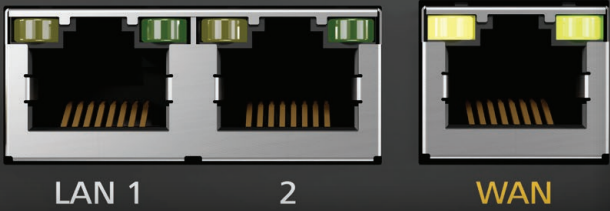

SpeedFusion Ready

Enable the endless possibilities of SpeedFusion technology just by simply connecting to SpeedFusion Cloud from wherever you are.

Performance Boost

The BR1 Pro has been boosted with a CAT-20 modem which can achieve speeds of up to 800% faster than the original BR1 Pro.

- Status
- Wi-Fi
- Cellular

Hardcore Capabilities

The BR1 Pro comes equipped with a 2.5Gbps Ethernet port, making it compatible for your network devices to run at their designated speeds without limitations.

Deploy Anywhere

Certified toughness and wide operating temperatures mean you can just deploy, forget, and enjoy the benefits.

Specifications

WAN Interface	1x 10/100/1000/2500M Ethernet ¹ 1x LTE-A Pro Modem with Redundant SIM Slots	Antenna Connectors	4x SMA Cellular Antenna Connectors 2x RP-SMA Wi-Fi Antenna Connectors 1x SMA GPS Antenna Connector
LAN Interface	2x 10/100/1000M Ethernet	Power Input	10 - 30V
Wi-Fi Interface	Simultaneous Dual-Band (2.4GHz / 5GHz) Wi-Fi 6, 2X2 MU-MIMO Wi-Fi WAN and/or AP	Power Consumption	8 W (nominal), 19 W (max.)
SpeedFusion features	Hot Failover, WAN Smoothing, Bandwidth Bonding ²	Dimension	5.78 x 5.08 x 1.15 inches / 146.8 x 129 x 29.3 mm
Number of PepVPN	2/5 ³	Weight	1.28 pounds / 0.58 kg
Features	Drop-in Mode Load Balancing/Failover Ignition Sensing	Operating Temperature	-40° - 149°F / -40° - 65°C
Router Throughput	1 Gbps	Humidity	15% - 95% (non-condensing)
PepVPN Throughput (No Encryption)	400 Mbps	Warranty	1-Year Limited Warranty
PepVPN Throughput (256-bit AES)	200 Mbps	Certifications	FCC, CE, RoHS E-Mark (Motor Vehicle) ⁵ EN 61373 Shock and Vibration Resistance ⁵ EN 50155 Railway Applications - Electronic Equipment used on Rolling Stock EN 61000 Electromagnetic Compatibility
Recommended Users	1-150	Package Content	1x MAX BR1 Pro CAT-20 1x 12V2A Power Supply (ACW-632) 4x LTE/5G Antennas (ACW-234) 2x Wi-Fi Dual Band Antenna (ACW-341) 1x GPS Antenna (ACW-232)
Cellular Data Rate⁴ (Downlink/Uplink)	CAT-20: 2 Gbps / 211 Mbps		