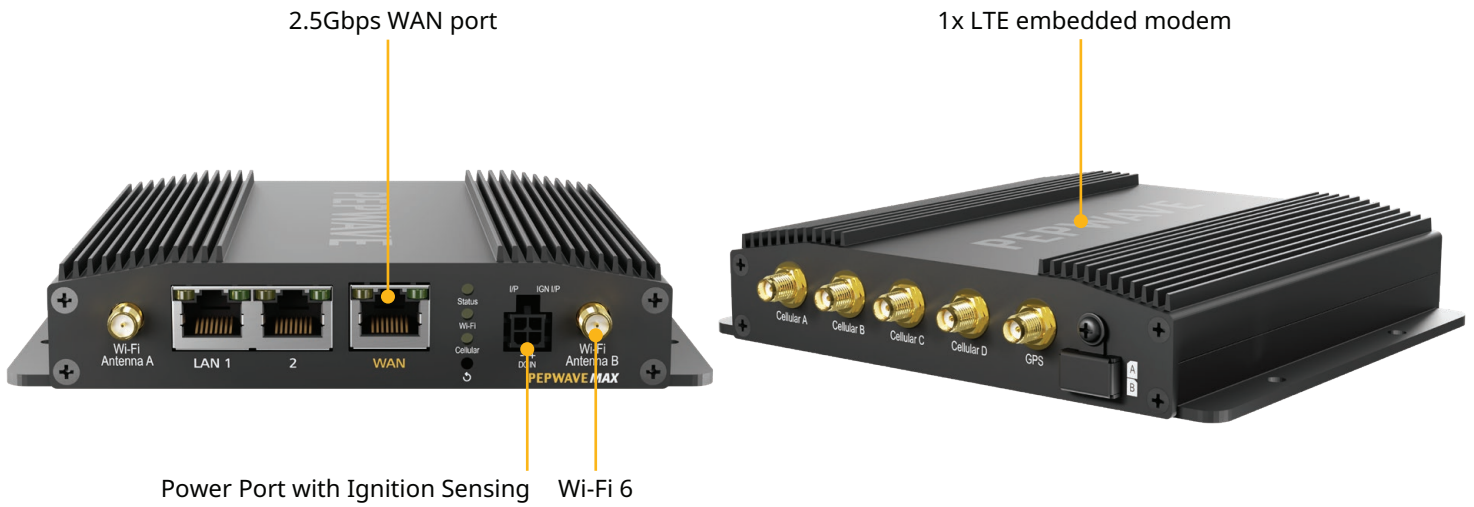

SpeedFusion Ready

Enable the endless possibilities of SpeedFusion technology just by simply connecting to SpeedFusion Cloud from wherever you are.

Performance Boost

The BR1 Pro has been boosted with a CAT-20 modem which can achieve speeds of up to 800% faster than the original BR1 Pro.

- Status
- Wi-Fi
- Cellular

Hardcore Capabilities

The BR1 Pro comes equipped with a 2.5Gbps Ethernet port, making it compatible for your network devices to run at their designated speeds without limitations.

Deploy Anywhere

Certified toughness and wide operating temperatures mean you can just deploy, forget, and enjoy the benefits.

Specifications

WAN Interface	1x 10/100/1000/2500M Ethernet ¹ 1x LTE-A Pro Modem with Redundant SIM Slots	Antenna Connectors	4x SMA Cellular Antenna Connectors 2x RP-SMA Wi-Fi Antenna Connectors 1x SMA GPS Antenna Connector
LAN Interface	2x 10/100/1000M Ethernet	Power Input	10 - 30V
Wi-Fi Interface	Simultaneous Dual-Band (2.4GHz / 5GHz) Wi-Fi 6, 2X2 MU-MIMO Wi-Fi WAN and/or AP	Power Consumption	8 W (nominal), 19 W (max.)
SpeedFusion features	Hot Failover, WAN Smoothing, Bandwidth Bonding ²	Dimension	5.78 x 5.08 x 1.15 inches / 146.8 x 129 x 29.3 mm
Number of PepVPN	2/5 ³	Weight	1.28 pounds / 0.58 kg
Features	Drop-in Mode Load Balancing/Failover Ignition Sensing	Operating Temperature	-40° - 149°F / -40° - 65°C
Router Throughput	1 Gbps	Humidity	15% - 95% (non-condensing)
PepVPN Throughput (No Encryption)	400 Mbps	Warranty	1-Year Limited Warranty
PepVPN Throughput (256-bit AES)	200 Mbps	Certifications	FCC, CE, RoHS E-Mark (Motor Vehicle) ⁵ EN 61373 Shock and Vibration Resistance ⁵ EN 50155 Railway Applications - Electronic Equipment used on Rolling Stock EN 61000 Electromagnetic Compatibility
Recommended Users	1-150	Package Content	1x MAX BR1 Pro CAT-20 1x 12V2A Power Supply (ACW-632) 4x LTE/5G Antennas (ACW-234) 2x Wi-Fi Dual Band Antenna (ACW-341) 1x GPS Antenna (ACW-232)
Cellular Data Rate⁴ (Downlink/Uplink)	CAT-20: 2 Gbps / 211 Mbps		