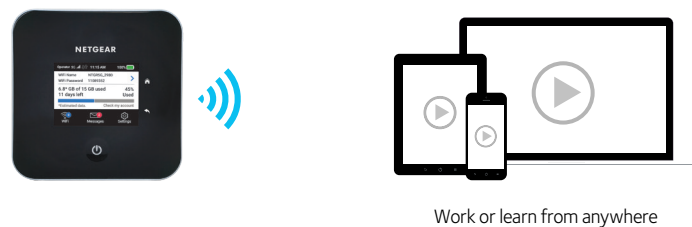

On the Go / Outdoor

If you are in a remote area without a WiFi connection available or in a congested area with many surrounding WiFi networks, the M5 will keep up to 32 devices connected to 5G (or 4G LTE where 5G network is not available) over WiFi.