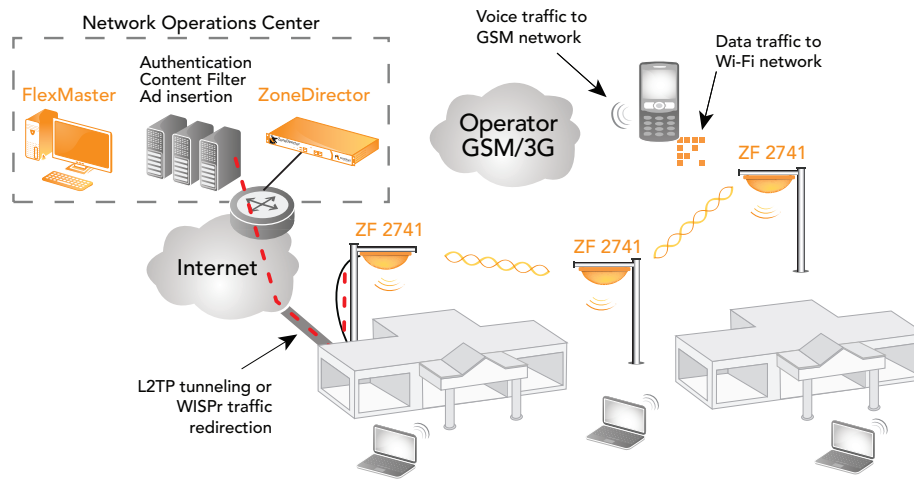

SMARTER MULTIMEDIA HOTSPOTS (SMARTSPOTS)

Perfect for offloading data traffic from 3G networks, the ZoneFlex 2741 also supports L2TP tunneling and WISPr traffic redirection (future) providing the cost-effective extension of carrier-branded broadband services and creating more robust multimedia hotspots.