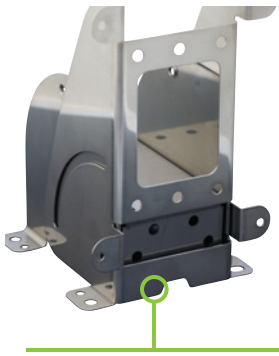

Flexible mounting options, including pole, ceiling or wall mounting.