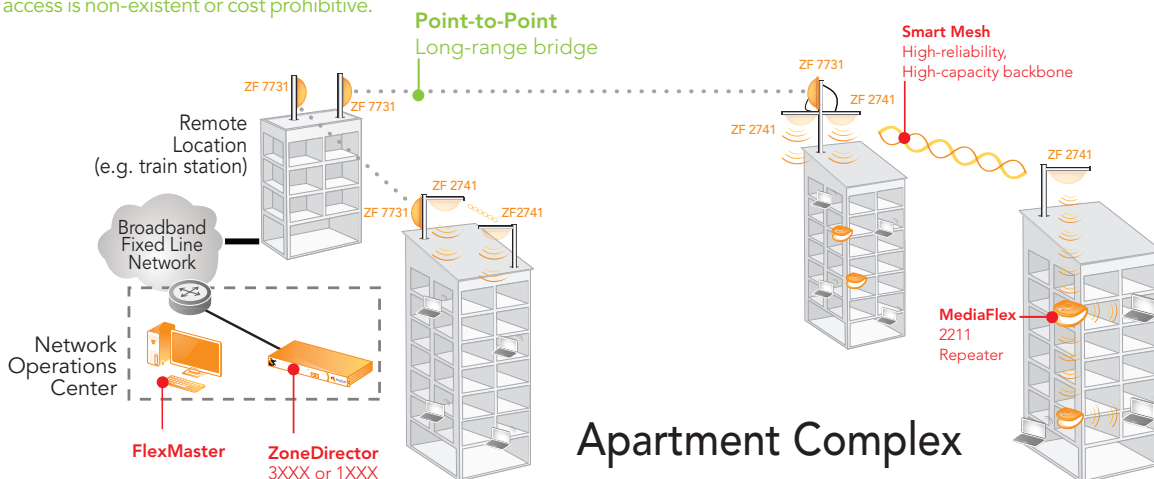

### Dynamic RF management

An integrated smart antenna system (BeamFlex) automatically coordinates local RF management – automatically steering Wi-Fi signals toward each receiver and away from noise. Unlike omni antennas, BeamFlex does not constantly radiate in all directions thereby minimizing adjacent AP interference. The Ruckus ZoneDirector also dynamically exerts control over RF channel assignments and transmit power levels to further optimize the RF environment without manual intervention.

## ENTERPRISE WLAN EXTENSION

ZoneFlex 2741 Smart Wi-Fi access points can be deployed as a seamless extension (meshed or wired) to a managed wireless LAN working in concert with indoor ZoneFlex 2942 APs and controlled by the Ruckus ZoneDirector Smart WLAN controller.

## SMARTER MULTIMEDIA HOTSPOTS (SMARTSPOTS)

Perfect for offloading data traffic from 3G networks, the ZoneFlex 2741 also supports L2TP tunneling and WISPr traffic redirection (future) providing the cost-effective extension of carrier-branded broadband services and creating more robust multimedia hotspots.

## WIRELESS BROADBAND ACCESS

A long-range, adaptive smart antenna system within each ZoneFlex 2741 allows providers to reliably deliver new wireless DSL services in areas where fixed line access is non-existent or cost prohibitive.