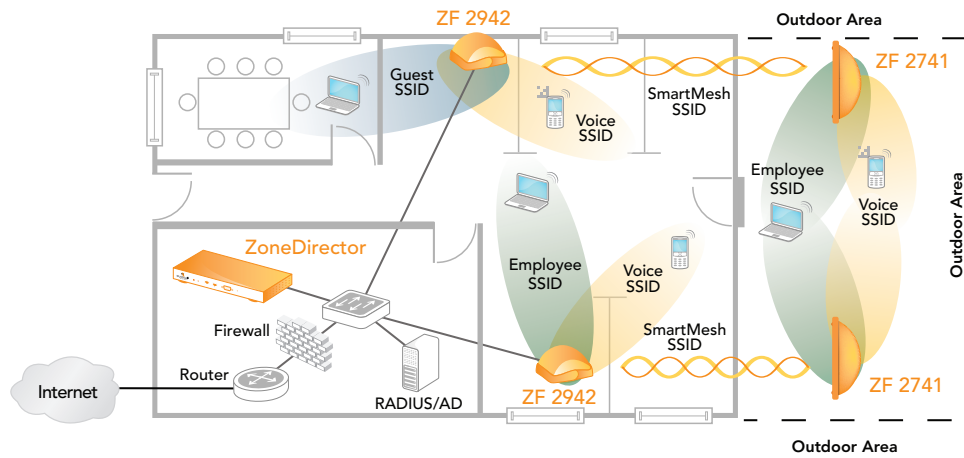

### Business-class, smart multimedia hotspots

The ZoneFlex 2741 lets operators build a new class of multimedia hotspots. Equipped with a dual-polarized directional antenna system, the ZoneFlex 2741 delivers stable connectivity to any Wi-Fi-enabled handheld device and flicker-free support for concurrent video streams and voice over Wi-Fi calls.

### Differentiated services with multiple SSIDs

Up to eight discrete SSIDs can be configured within each Ruckus ZoneFlex 2741, each with unique broadcast, QoS, security and management parameters assigned. This enables hot-zone operators to easily offer tiered services to different user or traffic types. Enterprises can use this features to differentiate guest, contractor and employee access policies or to segment traffic types.

### Dynamic RF management

An integrated smart antenna system (BeamFlex) automatically coordinates local RF management – automatically steering Wi-Fi signals toward each receiver and away from noise. Unlike omni antennas, BeamFlex does not constantly radiate in all directions thereby minimizing adjacent AP interference. The Ruckus ZoneDirector also dynamically exerts control over RF channel assignments and transmit power levels to further optimize the RF environment without manual intervention.

## ENTERPRISE WLAN EXTENSION

ZoneFlex 2741 Smart Wi-Fi access points can be deployed as a seamless extension (meshed or wired) to a managed wireless LAN working in concert with indoor ZoneFlex 2942 APs and controlled by the Ruckus ZoneDirector Smart WLAN controller.