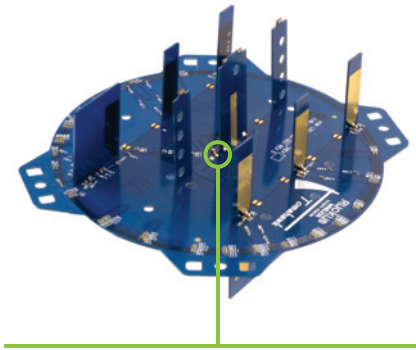

With a sleek, purpose-built IP-65 enclosure, the ZoneFlex 2741 can be deployed in harsh environmental conditions ranging from -20°C - 65°C (-4°F - 149°F)

A patented smart antenna array integrates six high-gain vertically and horizontally-polarized antenna elements. This enables up to 4096 potential antenna combinations and up to 10 dB gain, delivering unprecedented range extension, signal reliability and higher data rates.